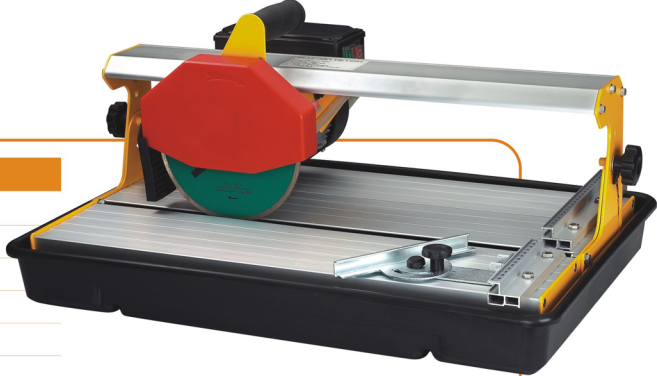

Model No.: ZE-LG-400/1

Technical datas

550W

IP54

230V~50Hz

2950min⁻¹

0°~45°

590X385mm

25mm/90°

15mm/45°

Ø180XØ25.4mm

14.6/17kg

650X450X270mm

660X460X280mm

344pcs

720pcs

810pcs

- Sliding machine head allows a perfect cutting.
- Light weight for easy handle and transportation.
- Water pump system for a clean cutting and cooling down the cutting disc.
- Moveable water tray for easy cleaning.